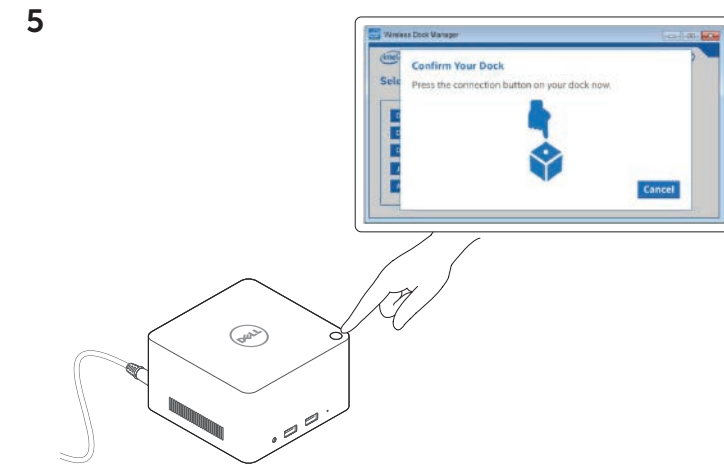

Dell Wireless Docking Station

WLD15

Quick Start Guide

Features

dell.com/support
dell.com/contactdell
dell.com/regulatory_compliance

Regulatory model : WLD15

P/N DCY8 A01