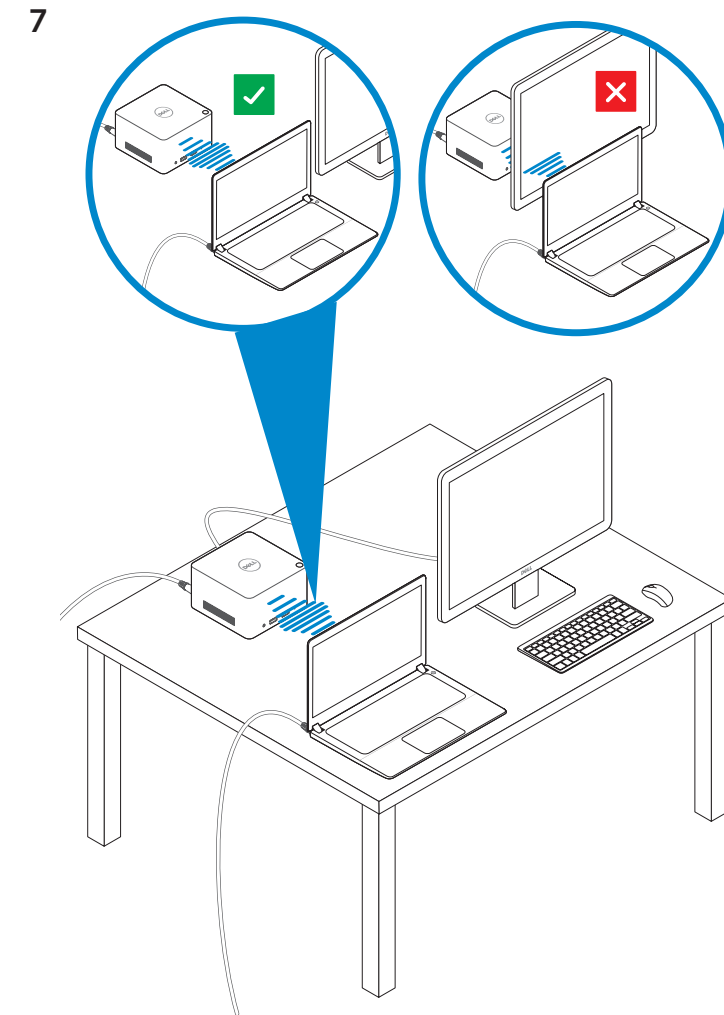

Dell Wireless Docking Station

WLD15

Quick Start Guide

Features

dell.com/support
dell.com/contactdell
dell.com/regulatory_compliance

Regulatory model : WLD15

P/N DCY8 A01