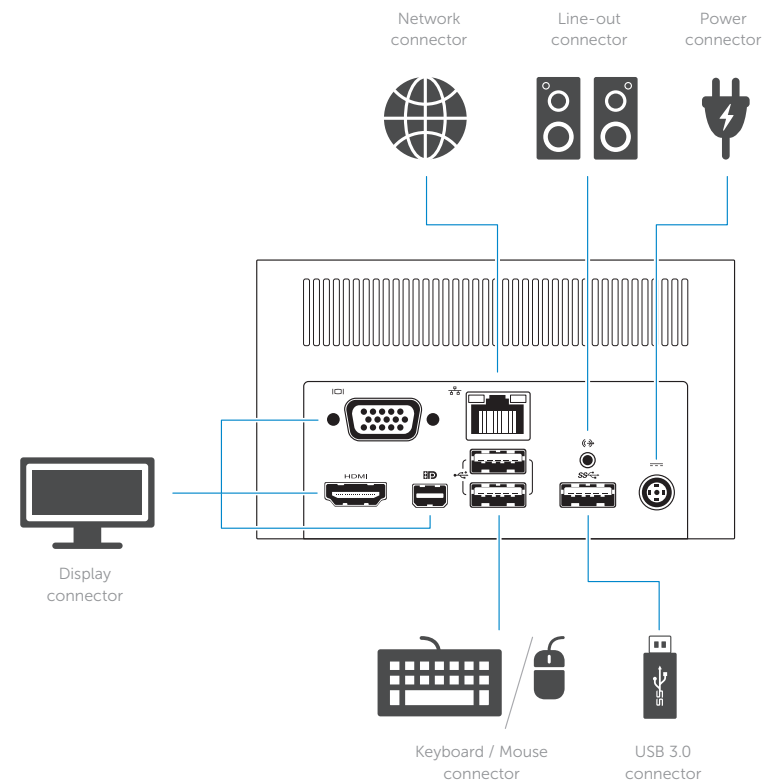

Dell Wireless Docking Station

WLD15

Quick Start Guide

Features

dell.com/support
dell.com/contactdell
dell.com/regulatory_compliance

Regulatory model : WLD15

P/N DCY8 A01