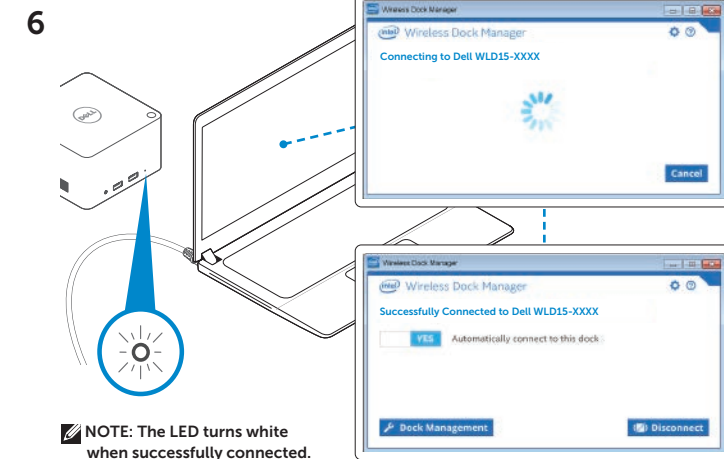

Dell Wireless Docking Station

WLD15

Quick Start Guide

Features

dell.com/support
dell.com/contactdell
dell.com/regulatory_compliance

Regulatory model : WLD15

P/N DCY8 A01