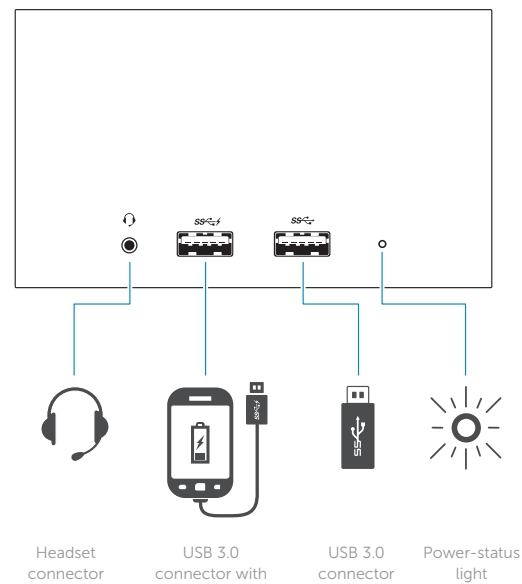

Dell Wireless Docking Station

WLD15

Quick Start Guide

Features

dell.com/support
dell.com/contactdell
dell.com/regulatory_compliance

Regulatory model : WLD15

P/N DCY8 A01