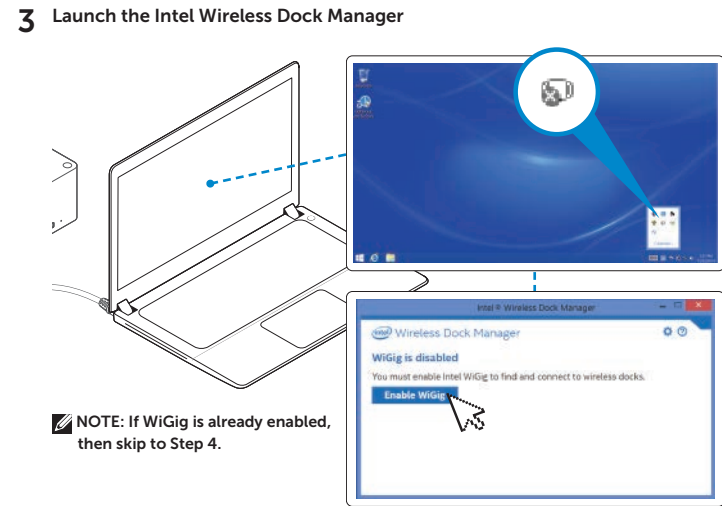

Dell Wireless Docking Station

WLD15

Quick Start Guide

Features

dell.com/support
dell.com/contactdell
dell.com/regulatory_compliance

Regulatory model : WLD15

P/N DCY8 A01