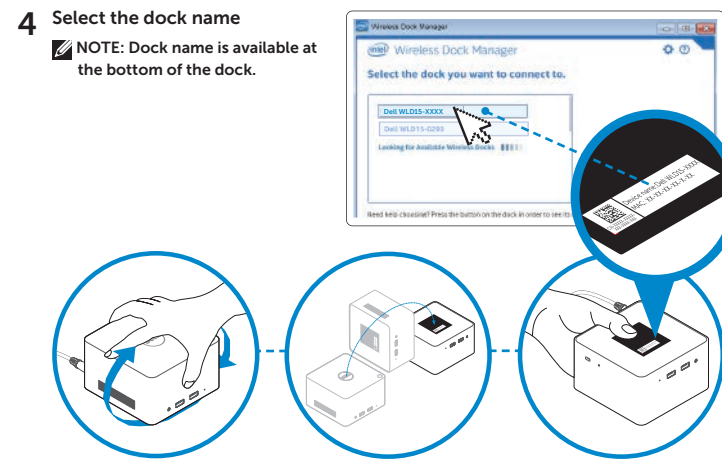

Dell Wireless Docking Station

WLD15

Quick Start Guide

Features

dell.com/support
dell.com/contactdell
dell.com/regulatory_compliance

Regulatory model : WLD15

P/N DCY8 A01